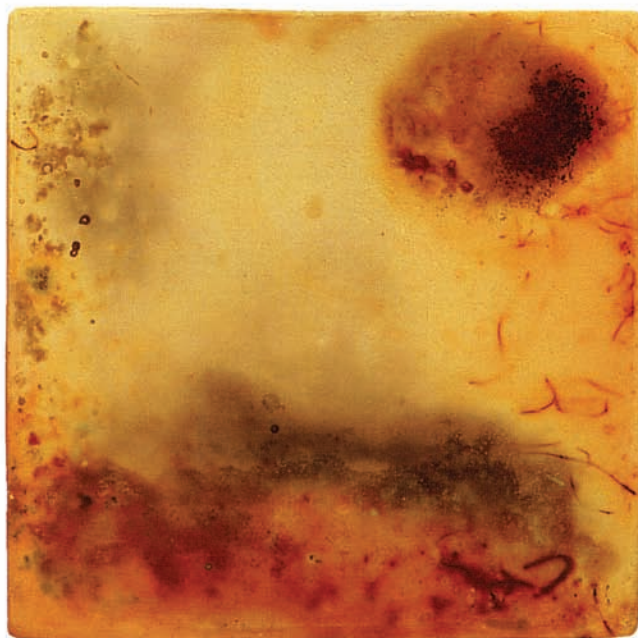

#### *Botanicals and Cross* | 2006

11 X 11 X 1/2 INCHES (27.9 X 27.9 X 1.3 CM)

Wood-fired stoneware; impressed botanicals, slip; multi-fired, cone 10

PHOTO BY HOWARD GOODMAN

### Tony Moore

*Botanicals and Cross* | 2006

11 X 11 X 1/2 INCHES (27.9 X 27.9 X 1.3 CM)

Wood-fired stoneware; impressed botanicals, slip; multi-fired, cone 10

PHOTO BY HOWARD GOODMAN